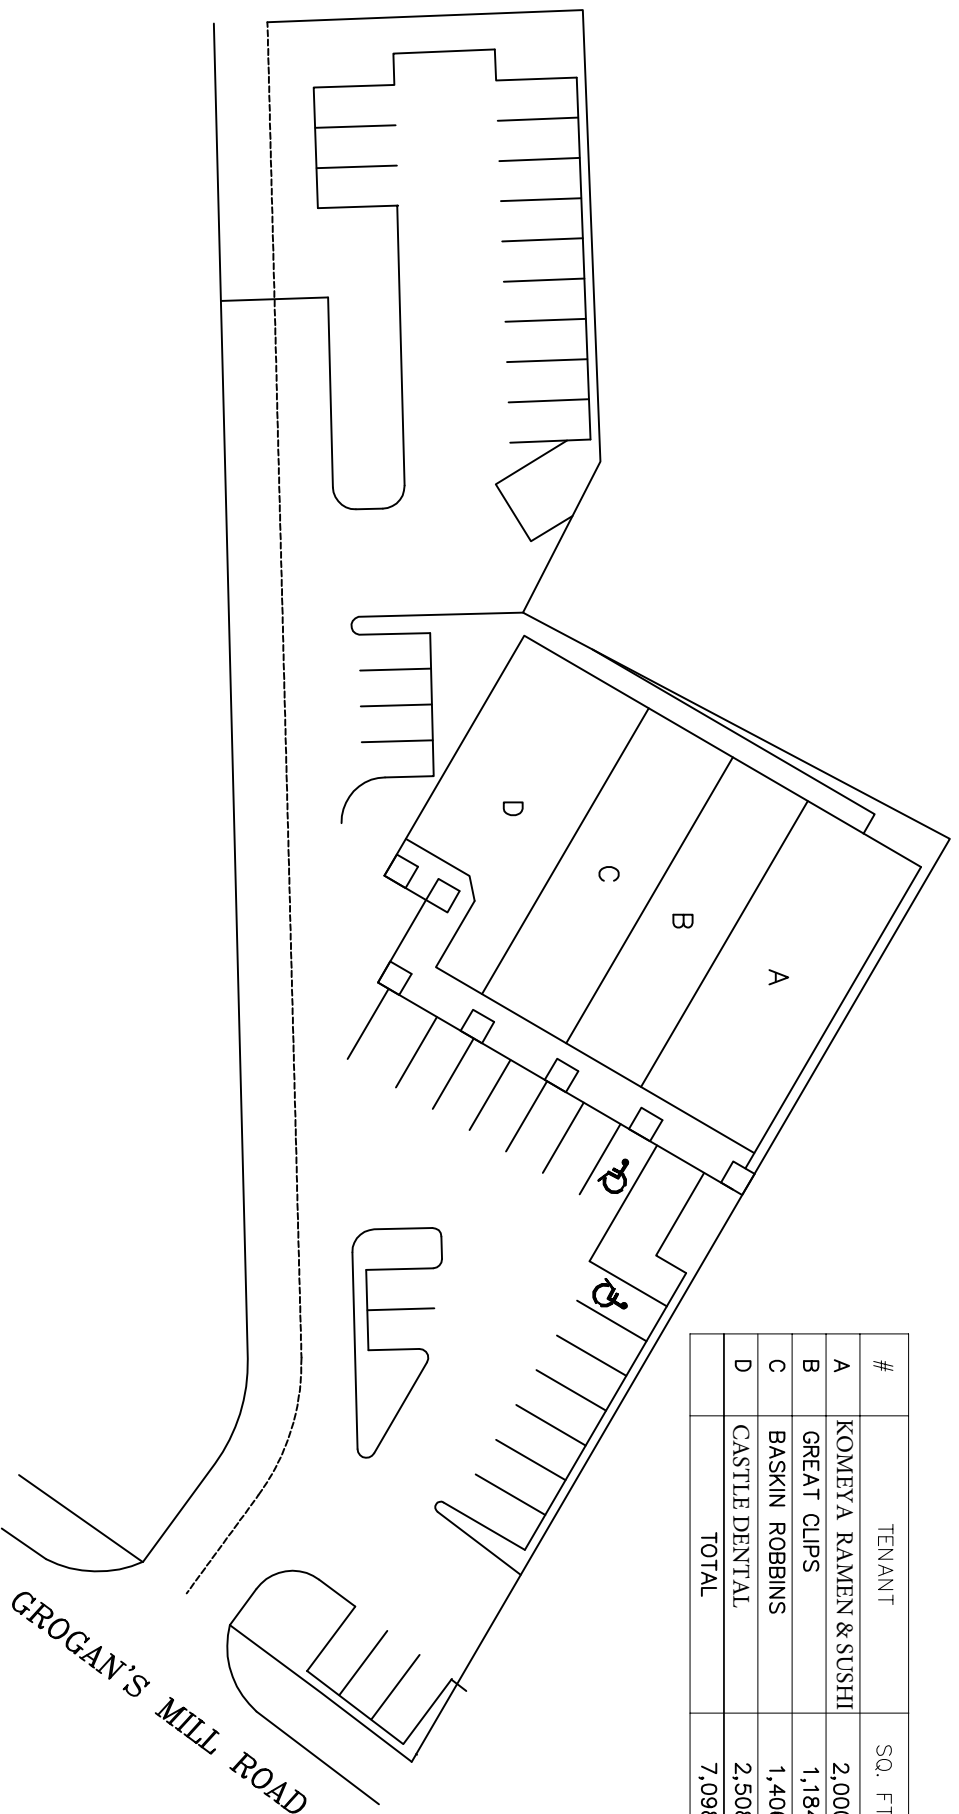

GROGAN'S FOREST
 25114 GROGAN'S MILL ROAD
 SPRING, TX 77380

Vista

#	TENANT	SQ. FT.
A	KOMEYA RAMEN & SUSHI	2,000
B	GREAT CLIPS	1,184
C	BASKIN ROBBINS	1,406
D	CASTLE DENTAL	2,508
	TOTAL	7,098

GROGAN'S MILL ROAD