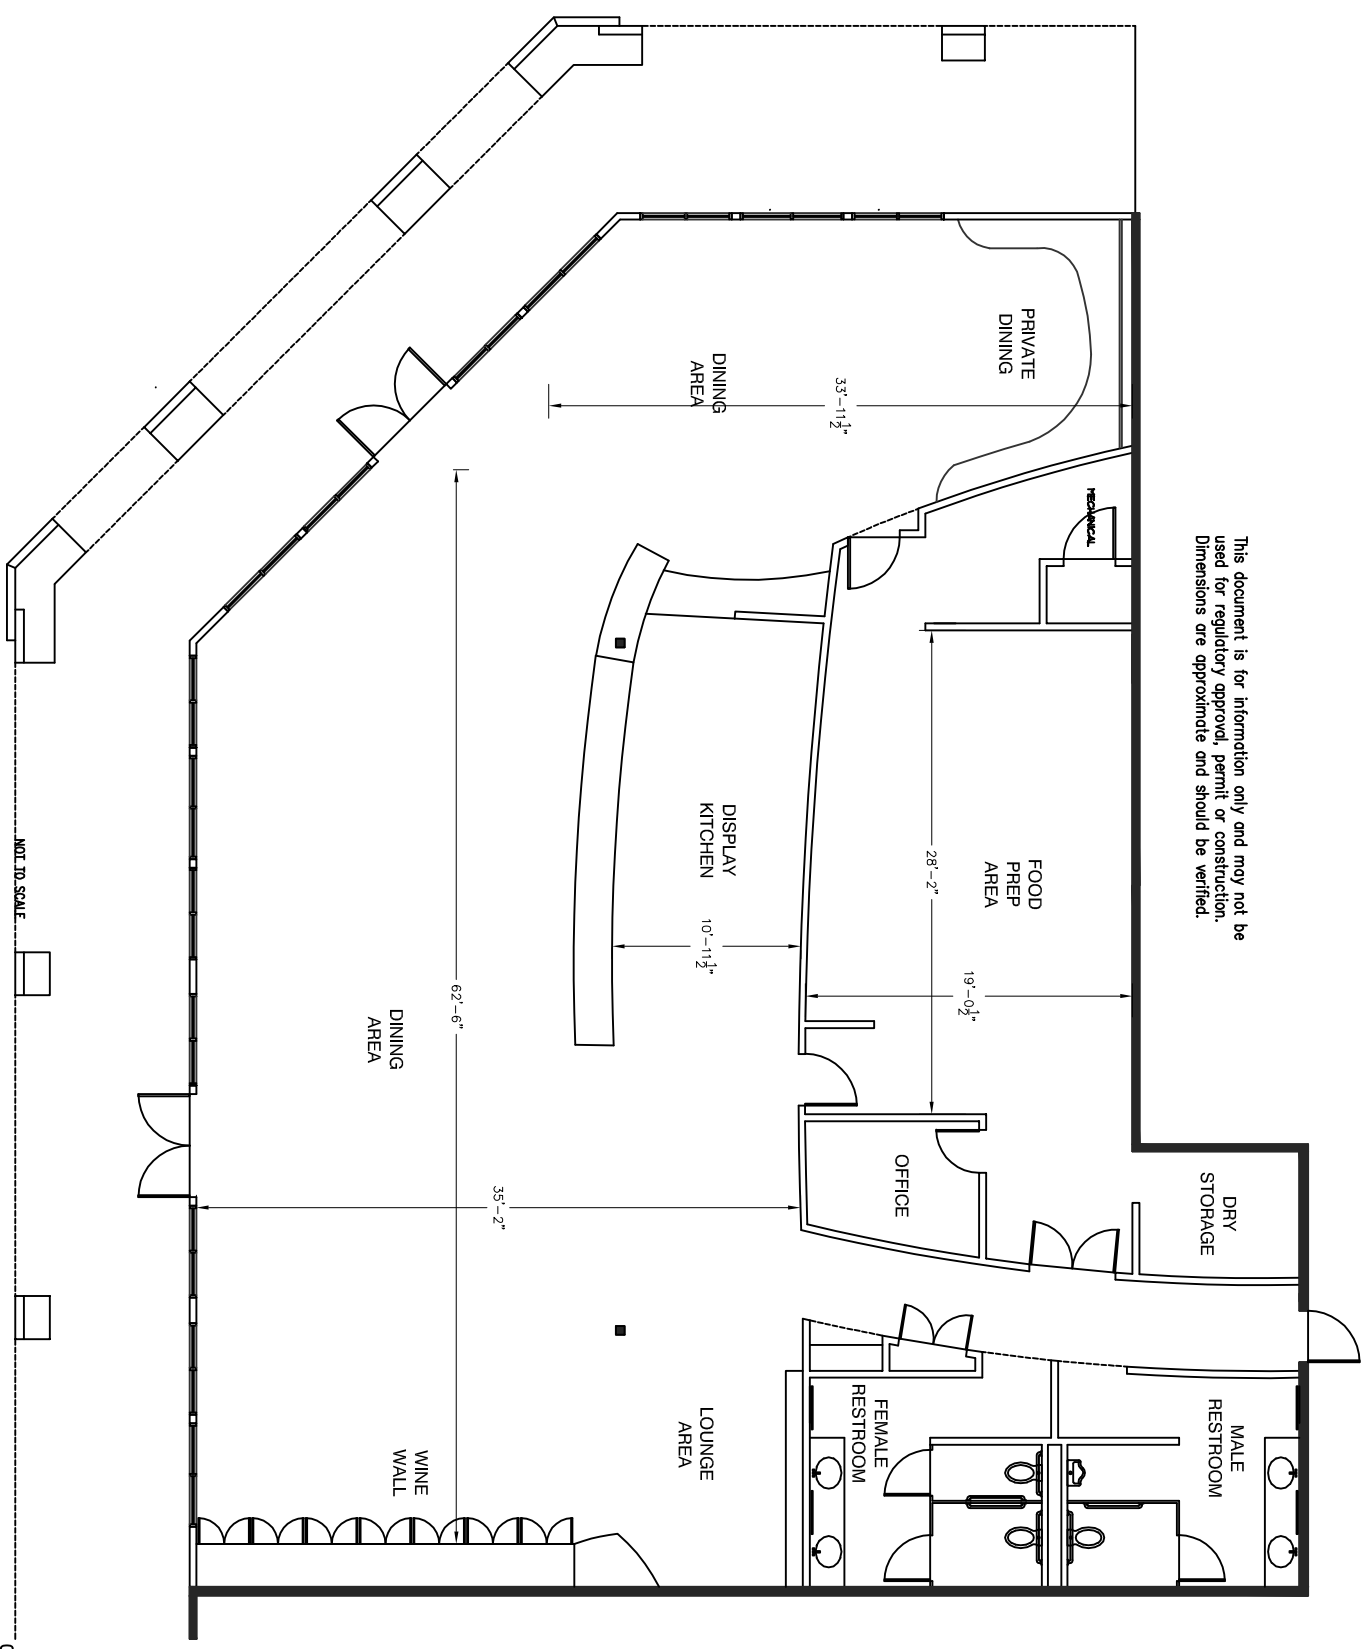

This document is for information only and may not be used for regulatory approval, permit or construction. Dimensions are approximate and should be verified.

FOOD AND WINE BAR
4338 SQFT

THE PLAZA AT MIDTOWN II
VISTA MANAGEMENT COMPANY