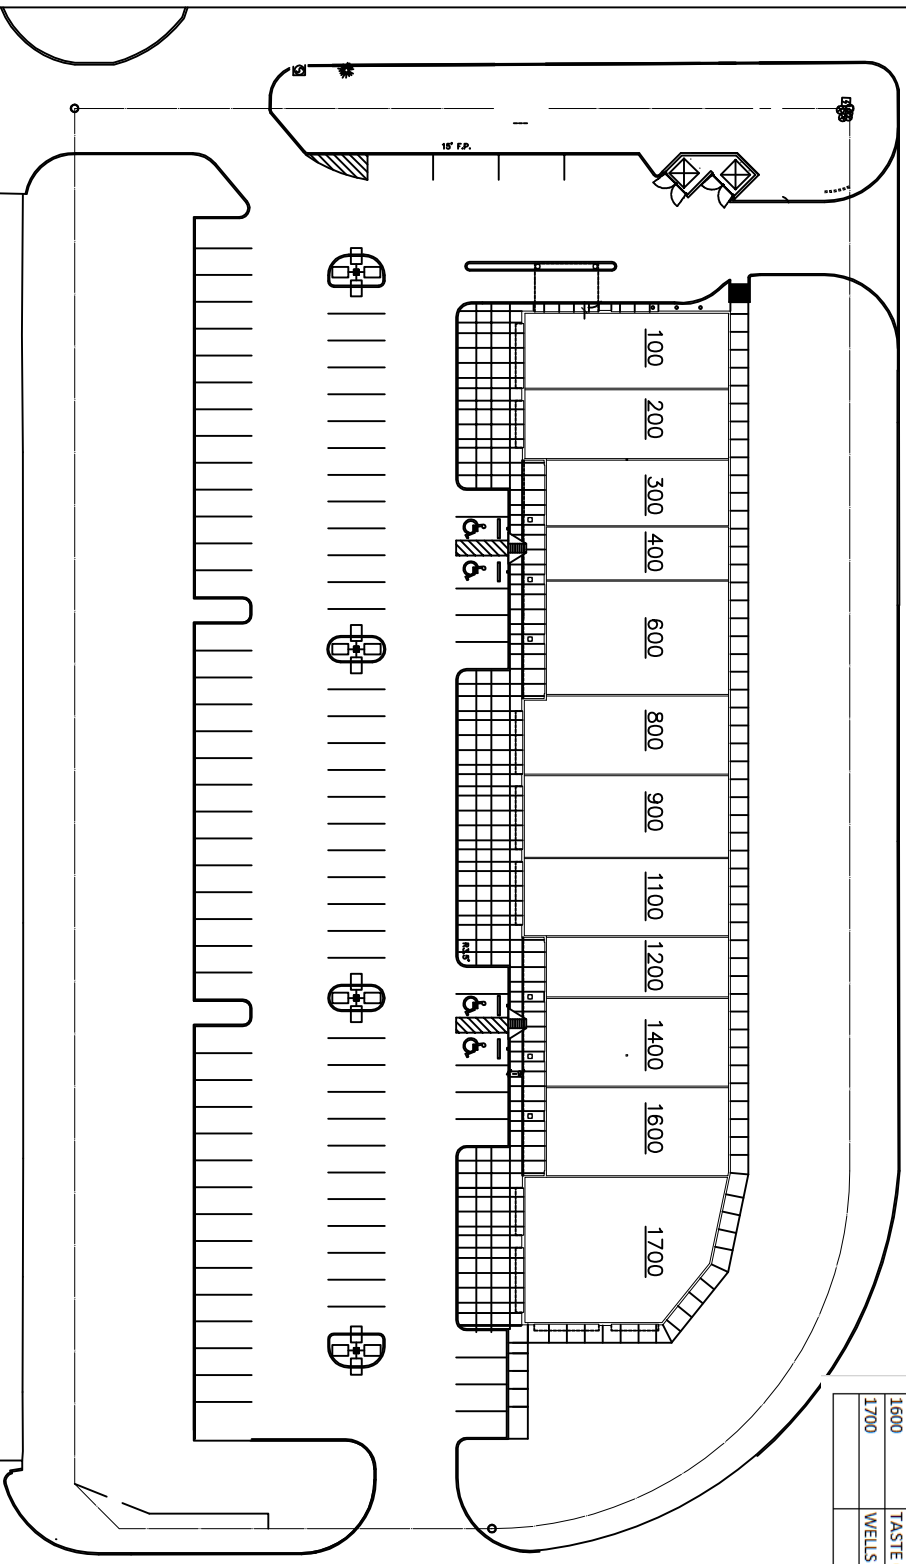

THE PLAZAS AT ALDEN BRIDGE  
 7901 RESEARCH FOREST DR.  
 THE WOODLANDS, TEXAS 77382

# Vista

ALDEN BEND DR.

UNIT #	THE PLAZAS AT ALDEN BRIDGE TENANTS	SQ. FT.
100	SHIPLEY'S	1,874
200	VACANT	1,631
300	DOMINOS PIZZA	1,382
400	PRELUDE MUSIC	1,131
600	BEAUTIFUL U SALON & SPA	2,480
800	DR. MYLENE BUTTROSS	1,890
900	VILLAGE CHIROPRACTIC	1,763
1100	SHOWTIME ORTHODONTIC ARTS	3,065
1400	DR. LUIS DIAZ	1,951
1600	TASTE OF CHINA	1,860
1700	WELLS FARGO BANK	3,080
TOTAL AREA		22,107

RESEARCH FOREST DRIVE

← TO INTERSTATE -45

DEVELOPMENT SYNOPSIS					
PARCEL	LAND AREA	BLDG. AREA	PARKING PROVIDED	PARKING RATIO	DENSITY %
RETAIL	120,660 S.F.	22,107 S.F.	100 CARS	4.3 / 1000	18.2%