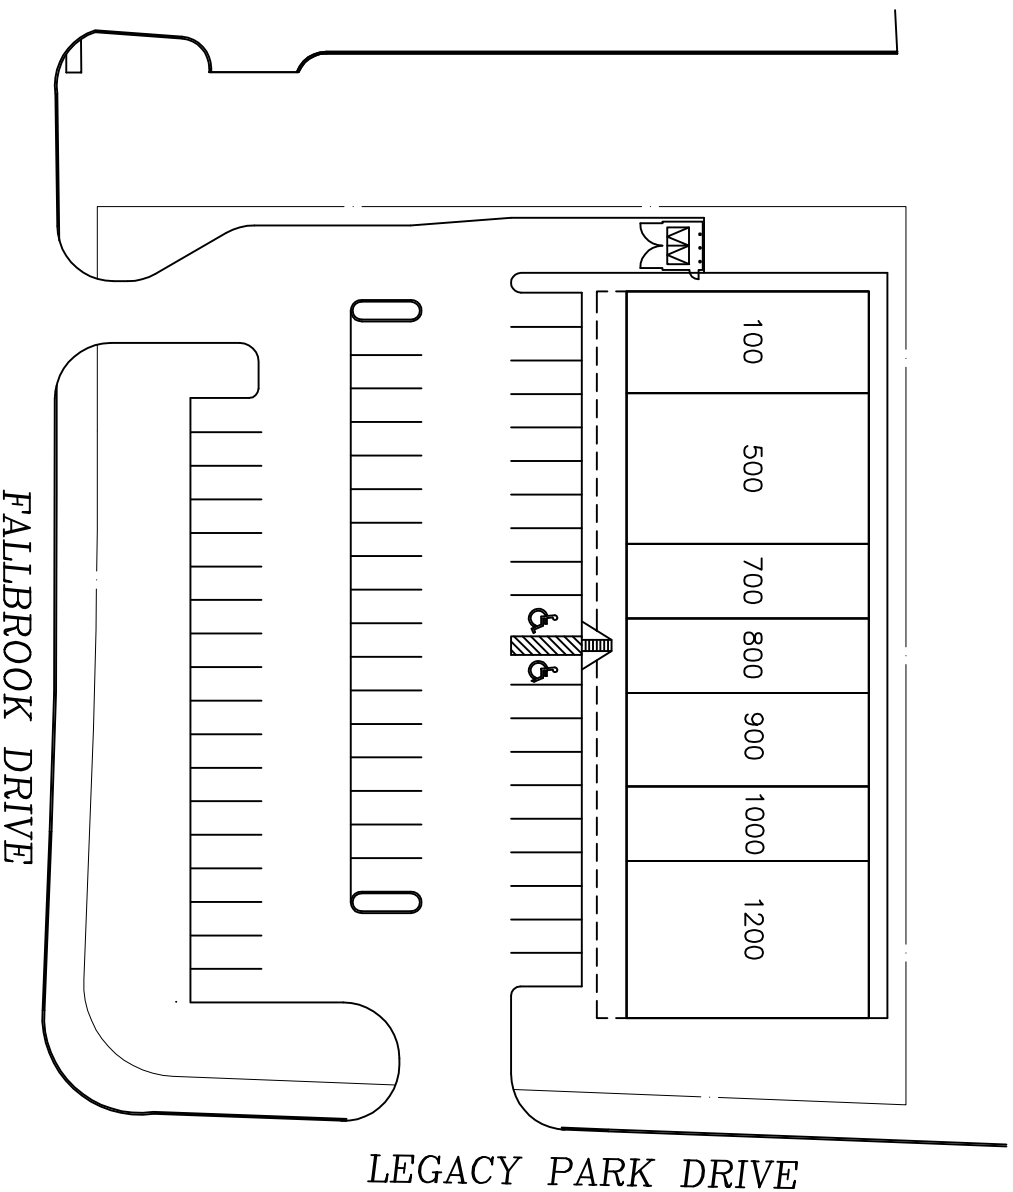

THE PLAZAS AT LEGACY PARK
 8925 FALLBROOK DRIVE
 HOUSTON, TEXAS 77064

Vista

LEGACY PARK DRIVE

FALLBROOK DRIVE

← TO BELTWAY 8

#	TENANT	SQ. FT.
100	SARPINO'S PIZZA	1,750
500	LOS BURRITOS	2,635
700	DEE'S LIQUOR	1,300
800	SUBWAY	1,300
900	CHINESE RESTUARANT	1,625
1000	DONUT DELIGHT	1,300
1200	DRY CLEANERS	2,765
	TOTAL	12,675

DEVELOPMENT SYNOPSIS

PARCEL	LAND AREA	BLDG. AREA	PARKING PROVIDED	PARKING RATIO	DENSITY %
RETAIL	51,538 S.F.	12,715 S.F.	54 CARS	4.3 /1000	24.6 %